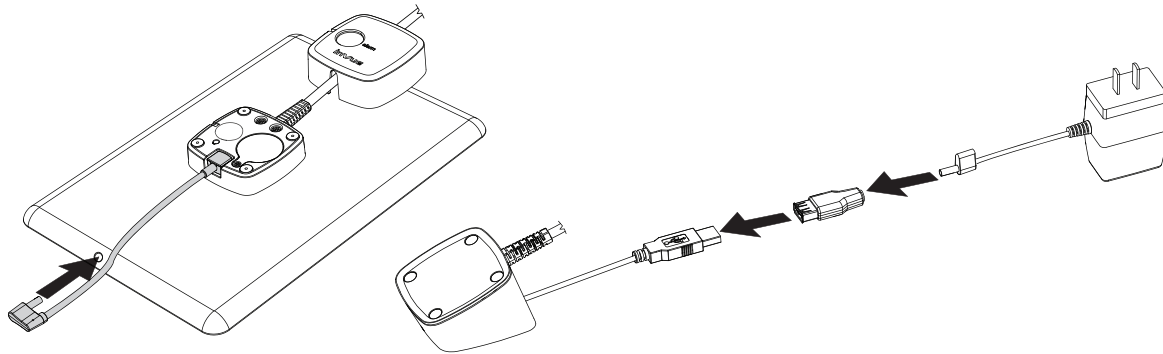

1 Plug power connector into InVue product and merchandise.

2 Plug adapter into InVue product and OEM power supply.

ORDER CODE	DESCRIPTION	VOLTS
CFTN21B	FP Power Connector – Tablet 2.0 mm Barrel	12 Volts
CFTN25B	FP Power Connector – Tablet 2.5 mm Barrel	12 Volts
CFTN26B	FP Power Connector – Tablet 2.5 mm Barrel	9 Volts
CFTN27B	FP Power Connector – Tablet 2.5 mm Barrel	5 Volts
CFTN30B	FP Power Connector – Tablet 3.0 mm Barrel	5 Volts
CFTN31B	FP Power Connector – Tablet 3.0 mm Barrel	12 Volts
CFTN32B	FP Power Connector – Tablet 3.0 mm Barrel	19 Volts
CFTN35B	FP Power Connector – Tablet 3.5 mm Barrel	5 Volts
CFTN37B	FP Power Connector – Tablet 3.5 mm Barrel	12 Volts
CFTN38B	FP Power Connector – Tablet 3.5 mm Barrel	19 Volts
CFTN40B	FP Power Connector – Tablet 4.0 mm Barrel	5 Volts
CFTN41B	FP Power Connector – Tablet 4.0 mm Barrel	9 Volts
CFTN42B	FP Power Connector – Tablet 4.0 mm Barrel	12 Volts
CFTN43B	FP Power Connector – Tablet 4.0 mm Barrel	19 Volts